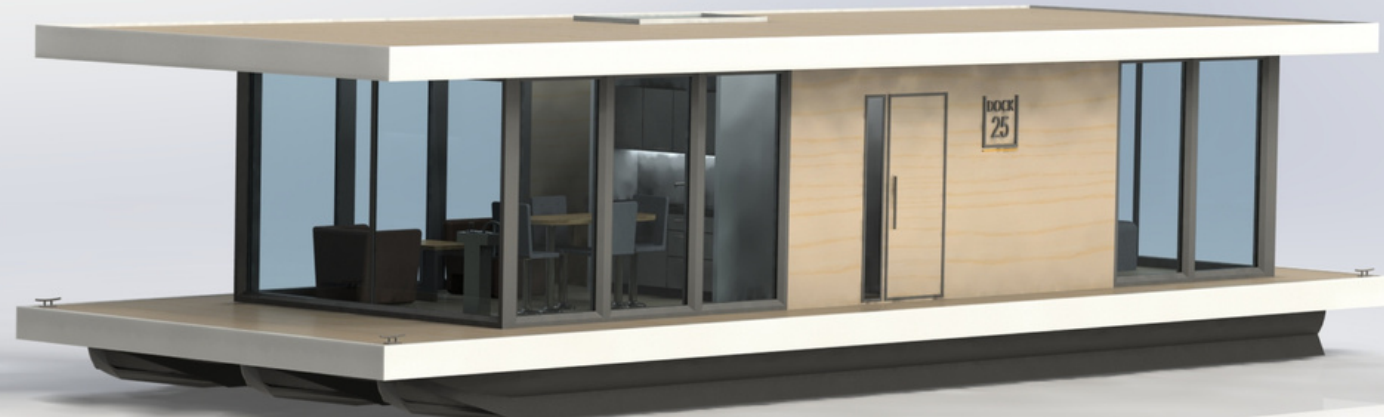

DOCK
25

DOCK25 MAKES YOUR DREAM COME TRUE

Dock25 is personalized in building houseboats and arks. Trough eye for detail and our professionals we elaborate your idea into an affordable design.

Looking for more information or interested in making an appointment to visite the dock?

You are most welcome. Feel free to mail or call us.

YOUR CUSTOMIZED HOUSEBOAT

Create your ideal holiday home, house or mobile office with a design of choice.

Thé solution for investors, recreationists, entrepreneurs and people interested in living tiny and luxurious.

DOCK25

info@dock25.nl
Binnenhaven 4
7547BH, Enschede
+31 532032131